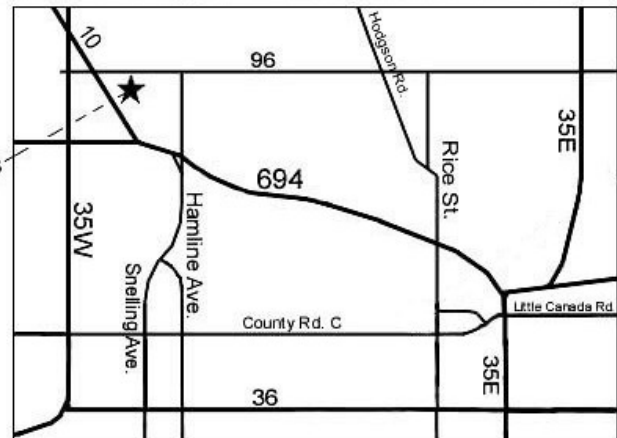

North Heights Lutheran Church

After the play, we will reassemble at First Free Church for coffee, cider and cookies. Please contact Paulette Goodman if you can bring cookies to share.